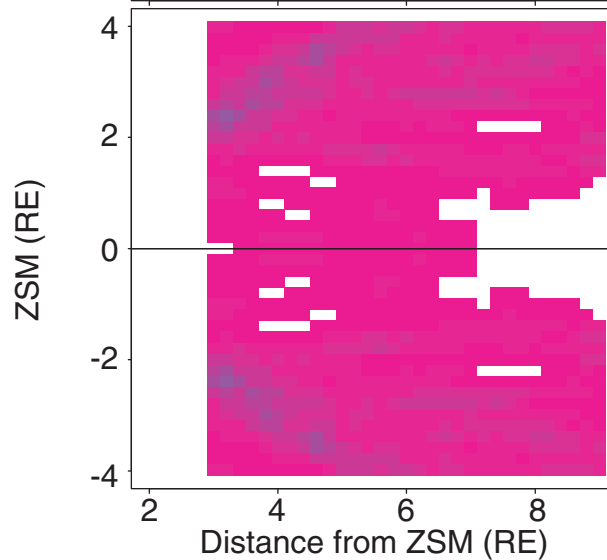

Data Coverage
Dst*=-50 nT, LT=0000

All

Polar

AMPTE/CCE

ISEE

Number of independent data points