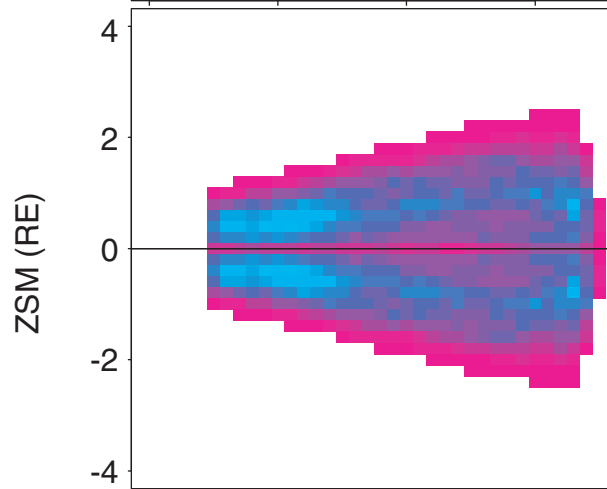

Data Coverage
Dst*=-50 nT, LT=0000

All

Polar

AMPTE/CCE

ISEE

Number of independent data points