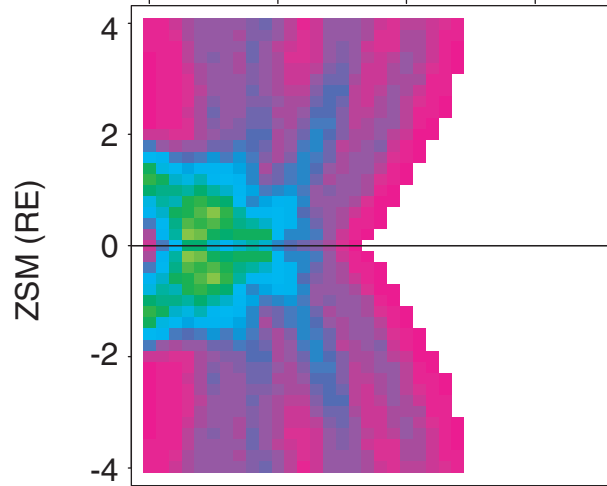

Data Coverage
Dst*=-50 nT, LT=0000

All

Polar

AMPTE/CCE

ISEE

Number of independent data points