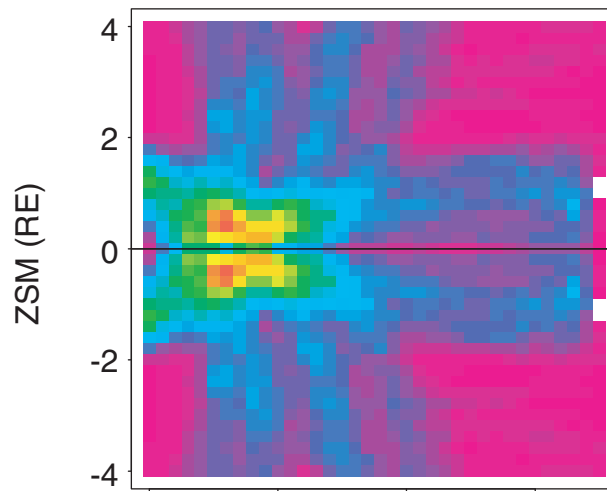

Data Coverage
Dst*=-50 nT, LT=0000

All

Polar

AMPTE/CCE

ISEE

Number of independent data points